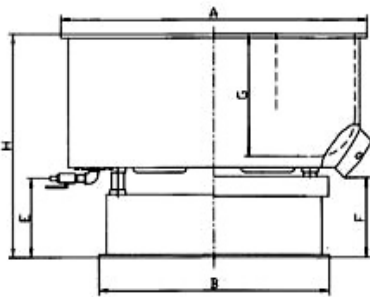

ROYSON ENGINEERING COMPANY

10-CTV FLAT BOTTOM BOWL VIBRATORY FINISHER NO SEPARATION
 130 N. PENN ST. HATBORO, PA. 19040 PH# 215-675-2800 FAX#215-675-3035
 BULLETIN #443

10-CTV

CONSOLE

UNLOAD DOOR

DRAIN

SOUND HOOD

FEATURES:

- CONTROL PANEL VARIABLE SPEED
- 4 HP, 208/240/460/3/60
- MEDIA UNLOAD DOOR
- POP OUT REMOVABLE DRAIN
- URETHANE TUB LINER
- COMPOUND PUMP
- PNEUMATIC SOUND HOOD

DIMENSIONS

INCHES	A	B	C	D	E	F	G	H	WEIGHT
10-CTV	52.4	42	13.5	47.5	12	12	17.4	37	1400LB.